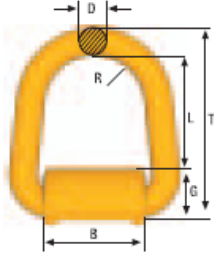

**Weldable lifting point WLP** Can be supplied with or without spring for stay up function.

Code	WLL tonnes*	B	D	G	Dim. in mm			Weight appr. Kgs
					L	R	T	
WLP-1T	1.0	50	14	27	53	24	95	0.5
WLP-3T	3.0	58	17	34	48	29	97	0.9
WLP-5T	5.0	64	22	41	73	33	135	1.7